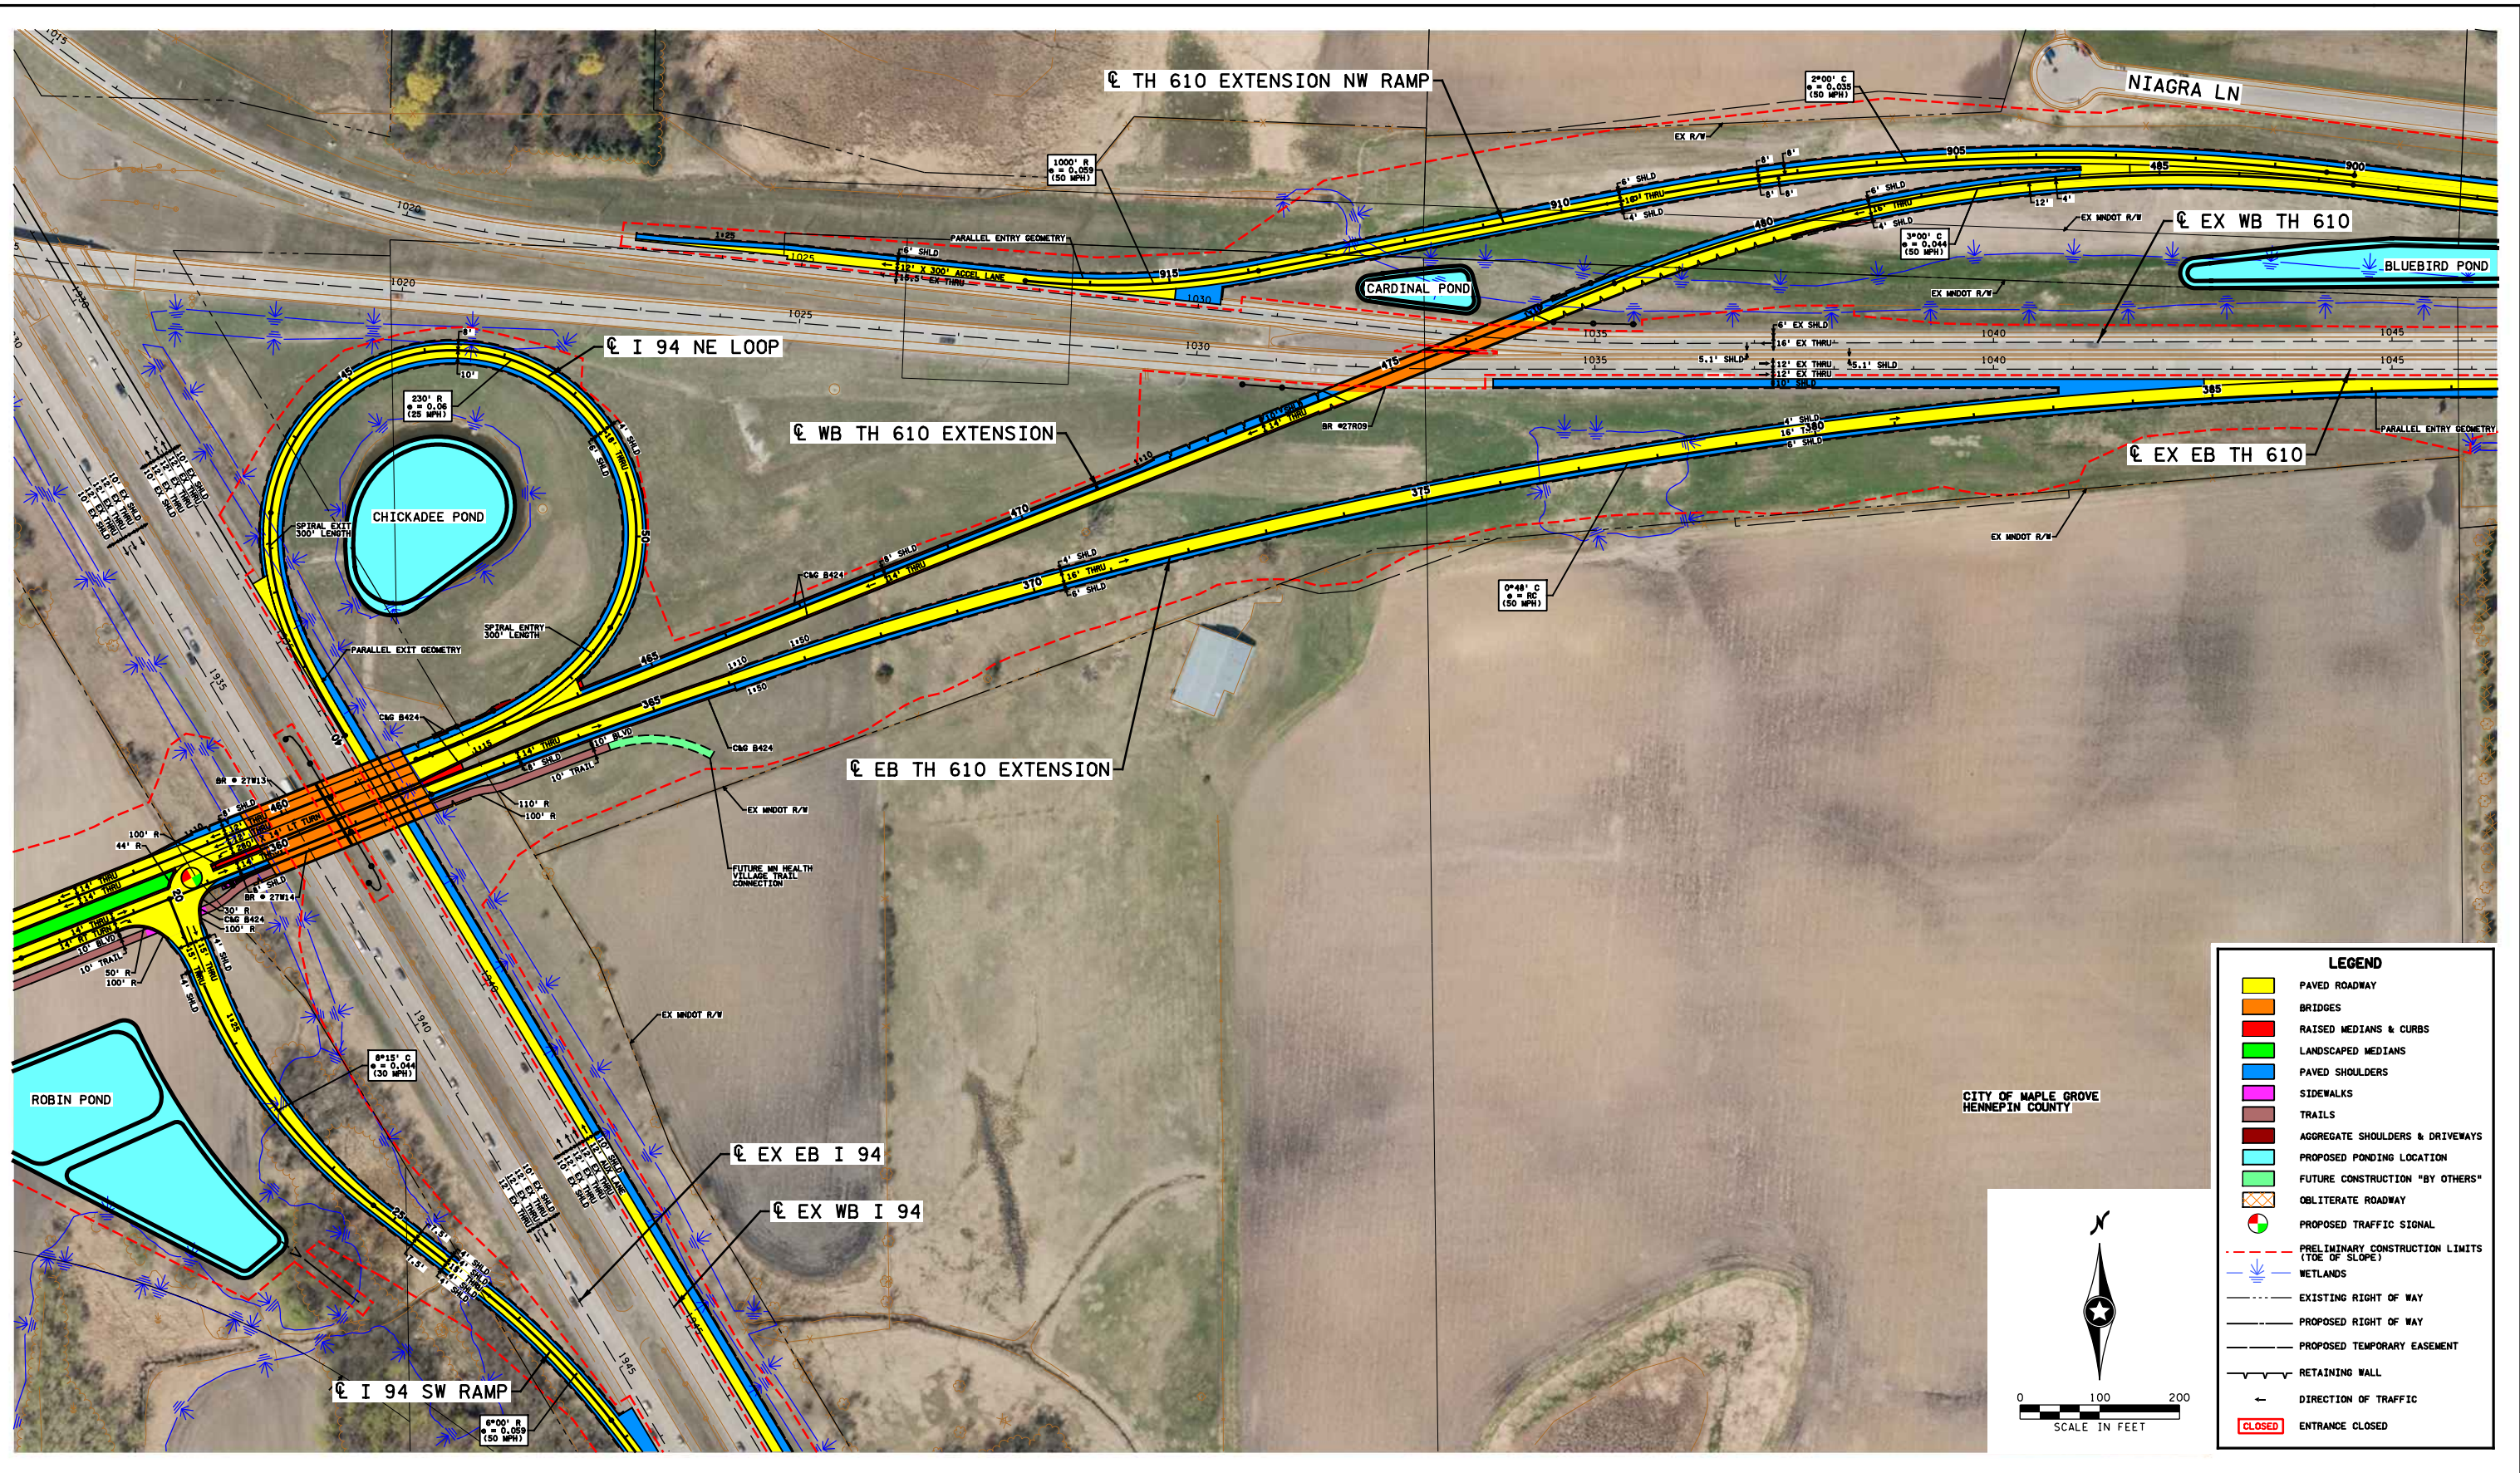

### Project Layout

Trunk Highway 610 Extension  
Hennepin County, MN

Job #12510  
6/8/2021

Figure 1

H:\Projects\12510\Design\Graphics\EA\12510\_gr02.dgn

**Project Layout**

Trunk Highway 610 Extension  
Hennepin County, MN

### Project Layout

Trunk Highway 610 Extension  
Hennepin County, MN

Job #12510  
6/8/2021

Figure 3

H:\Projects\12000\12510\Design\Graphics\EA\12510\_gr04.dgn

### Project Layout

Trunk Highway 610 Extension  
Hennepin County, MN

Job #12510  
6/8/2021

Figure 4

H:\Projects\12000\12510\Design\Graphics\EA\12510\_gr05.dgn

### Project Layout

Trunk Highway 610 Extension  
Hennepin County, MN

Job #12510  
6/8/2021

Figure 5