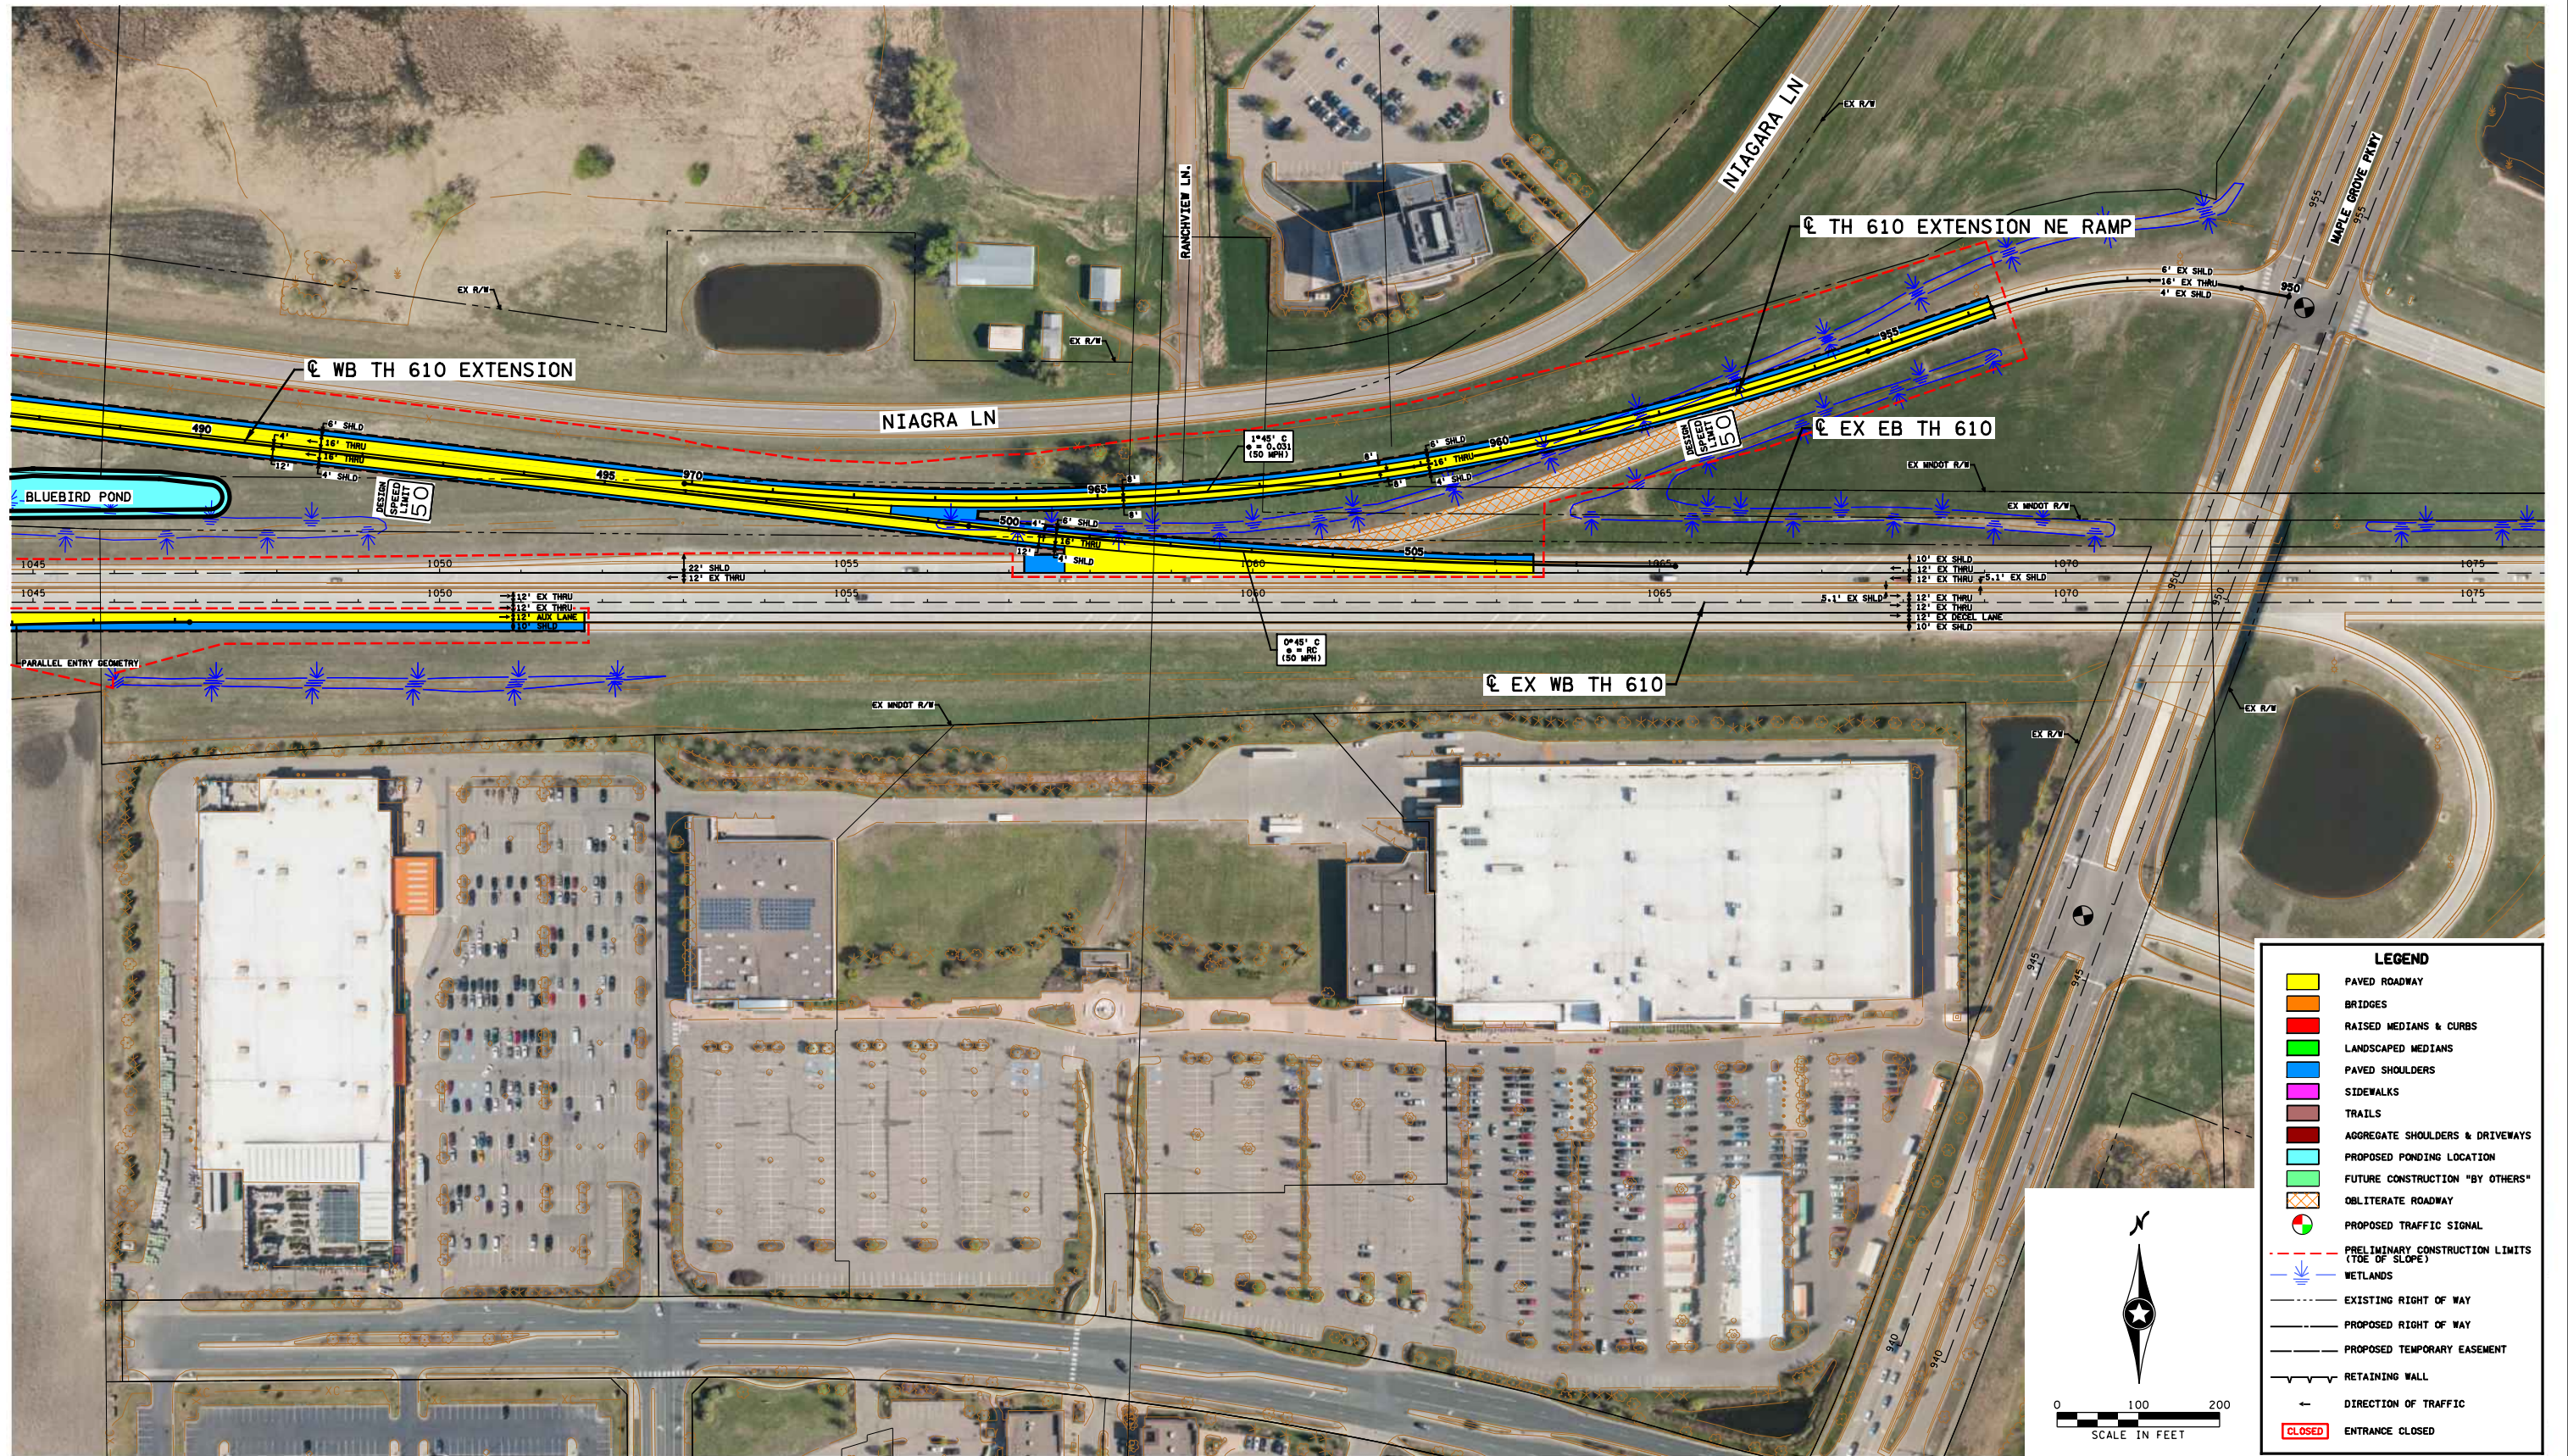

### Project Layout

Trunk Highway 610 Extension  
Hennepin County, MN

Job #12510  
6/8/2021

Figure 1

H:\Projects\12510\Design\Graphics\EA\12510\_gr02.dgn

**Project Layout**

Trunk Highway 610 Extension  
Hennepin County, MN

### Project Layout

Trunk Highway 610 Extension  
Hennepin County, MN

Job #12510  
6/8/2021

Figure 3

H:\Projects\12000\12510\Design\Graphics\EA\12510\_gr04.dgn

### Project Layout

Trunk Highway 610 Extension  
Hennepin County, MN

Job #12510  
6/8/2021

Figure 4

H:\Projects\12000\12510\Design\Graphics\EA\12510\_gr05.dgn

### Project Layout

Trunk Highway 610 Extension  
Hennepin County, MN

Job #12510  
6/8/2021

Figure 5