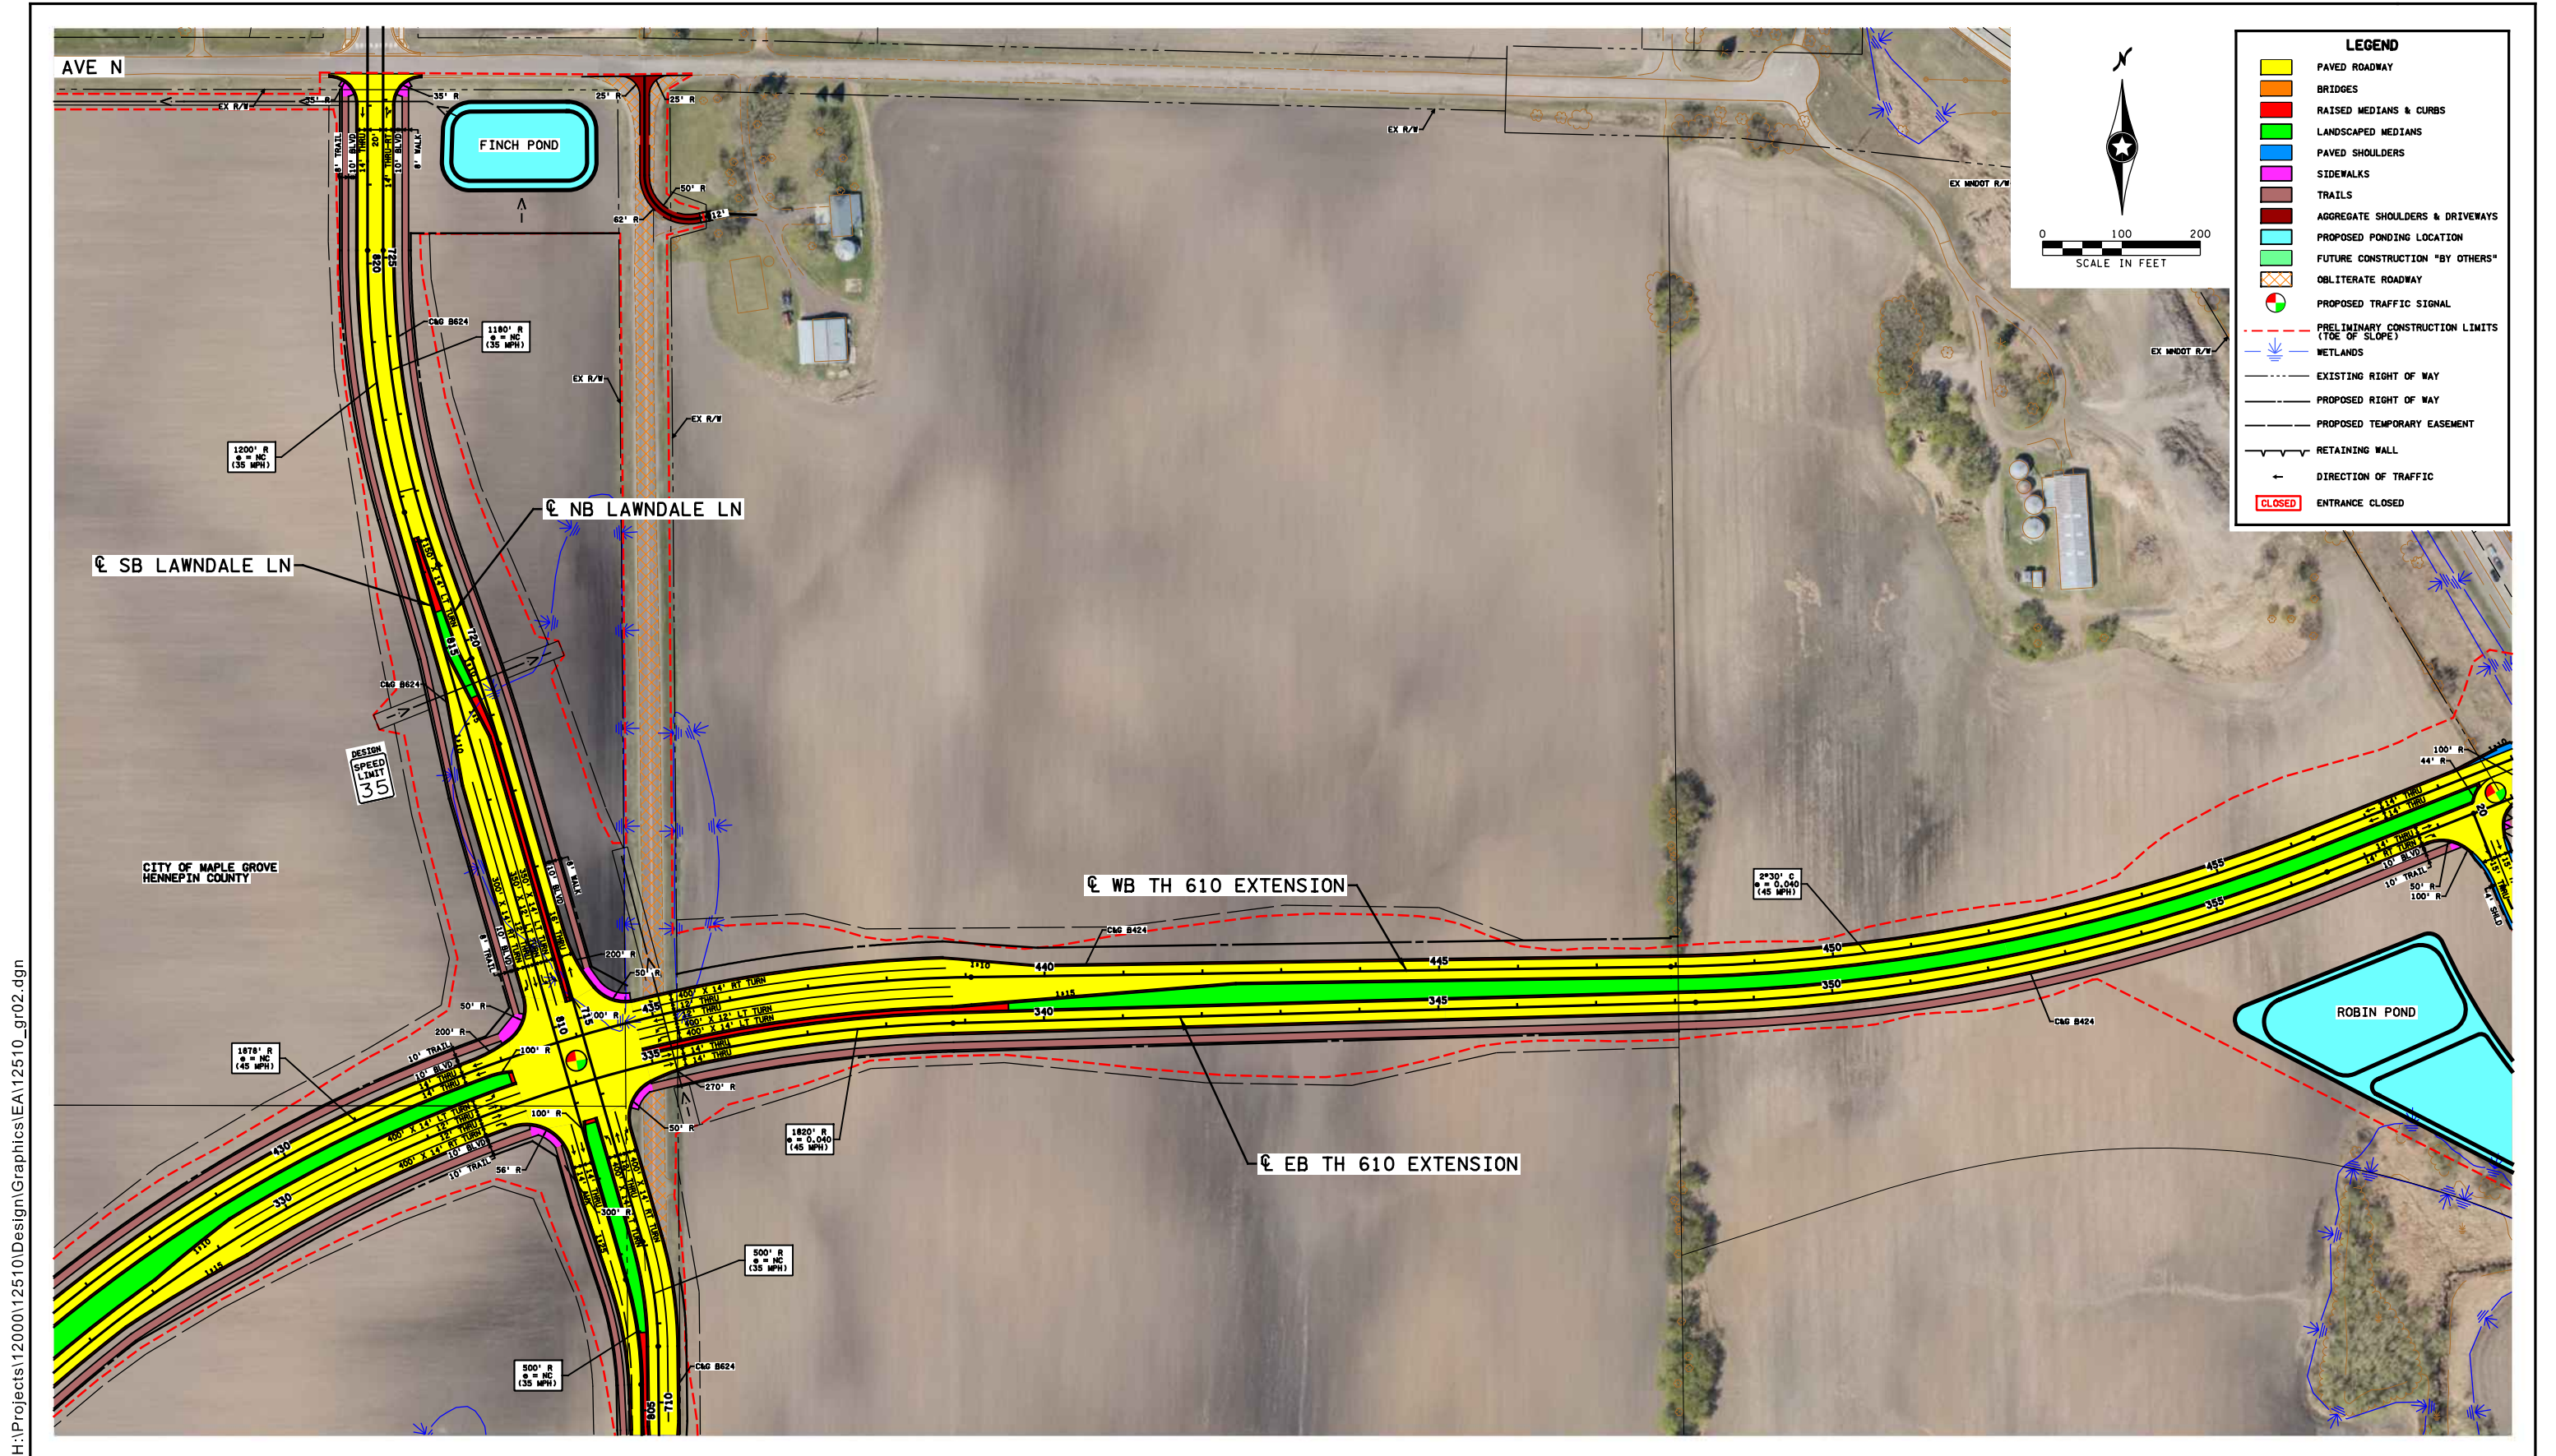

### Project Layout

Trunk Highway 610 Extension  
Hennepin County, MN

Job #12510  
6/8/2021

Figure 1

H:\Projects\12510\Design\Graphics\EA\12510\_gr02.dgn

**Project Layout**

Trunk Highway 610 Extension  
Hennepin County, MN

### Project Layout

Trunk Highway 610 Extension  
Hennepin County, MN

Job #12510  
6/8/2021

Figure 3

H:\Projects\12000\12510\Design\Graphics\EA\12510\_gr04.dgn

### Project Layout

Trunk Highway 610 Extension  
Hennepin County, MN

Job #12510  
6/8/2021

Figure 4

H:\Projects\12000\12510\Design\Graphics\EA\12510\_gr05.dgn

### Project Layout

Trunk Highway 610 Extension  
Hennepin County, MN

Job #12510  
6/8/2021

Figure 5