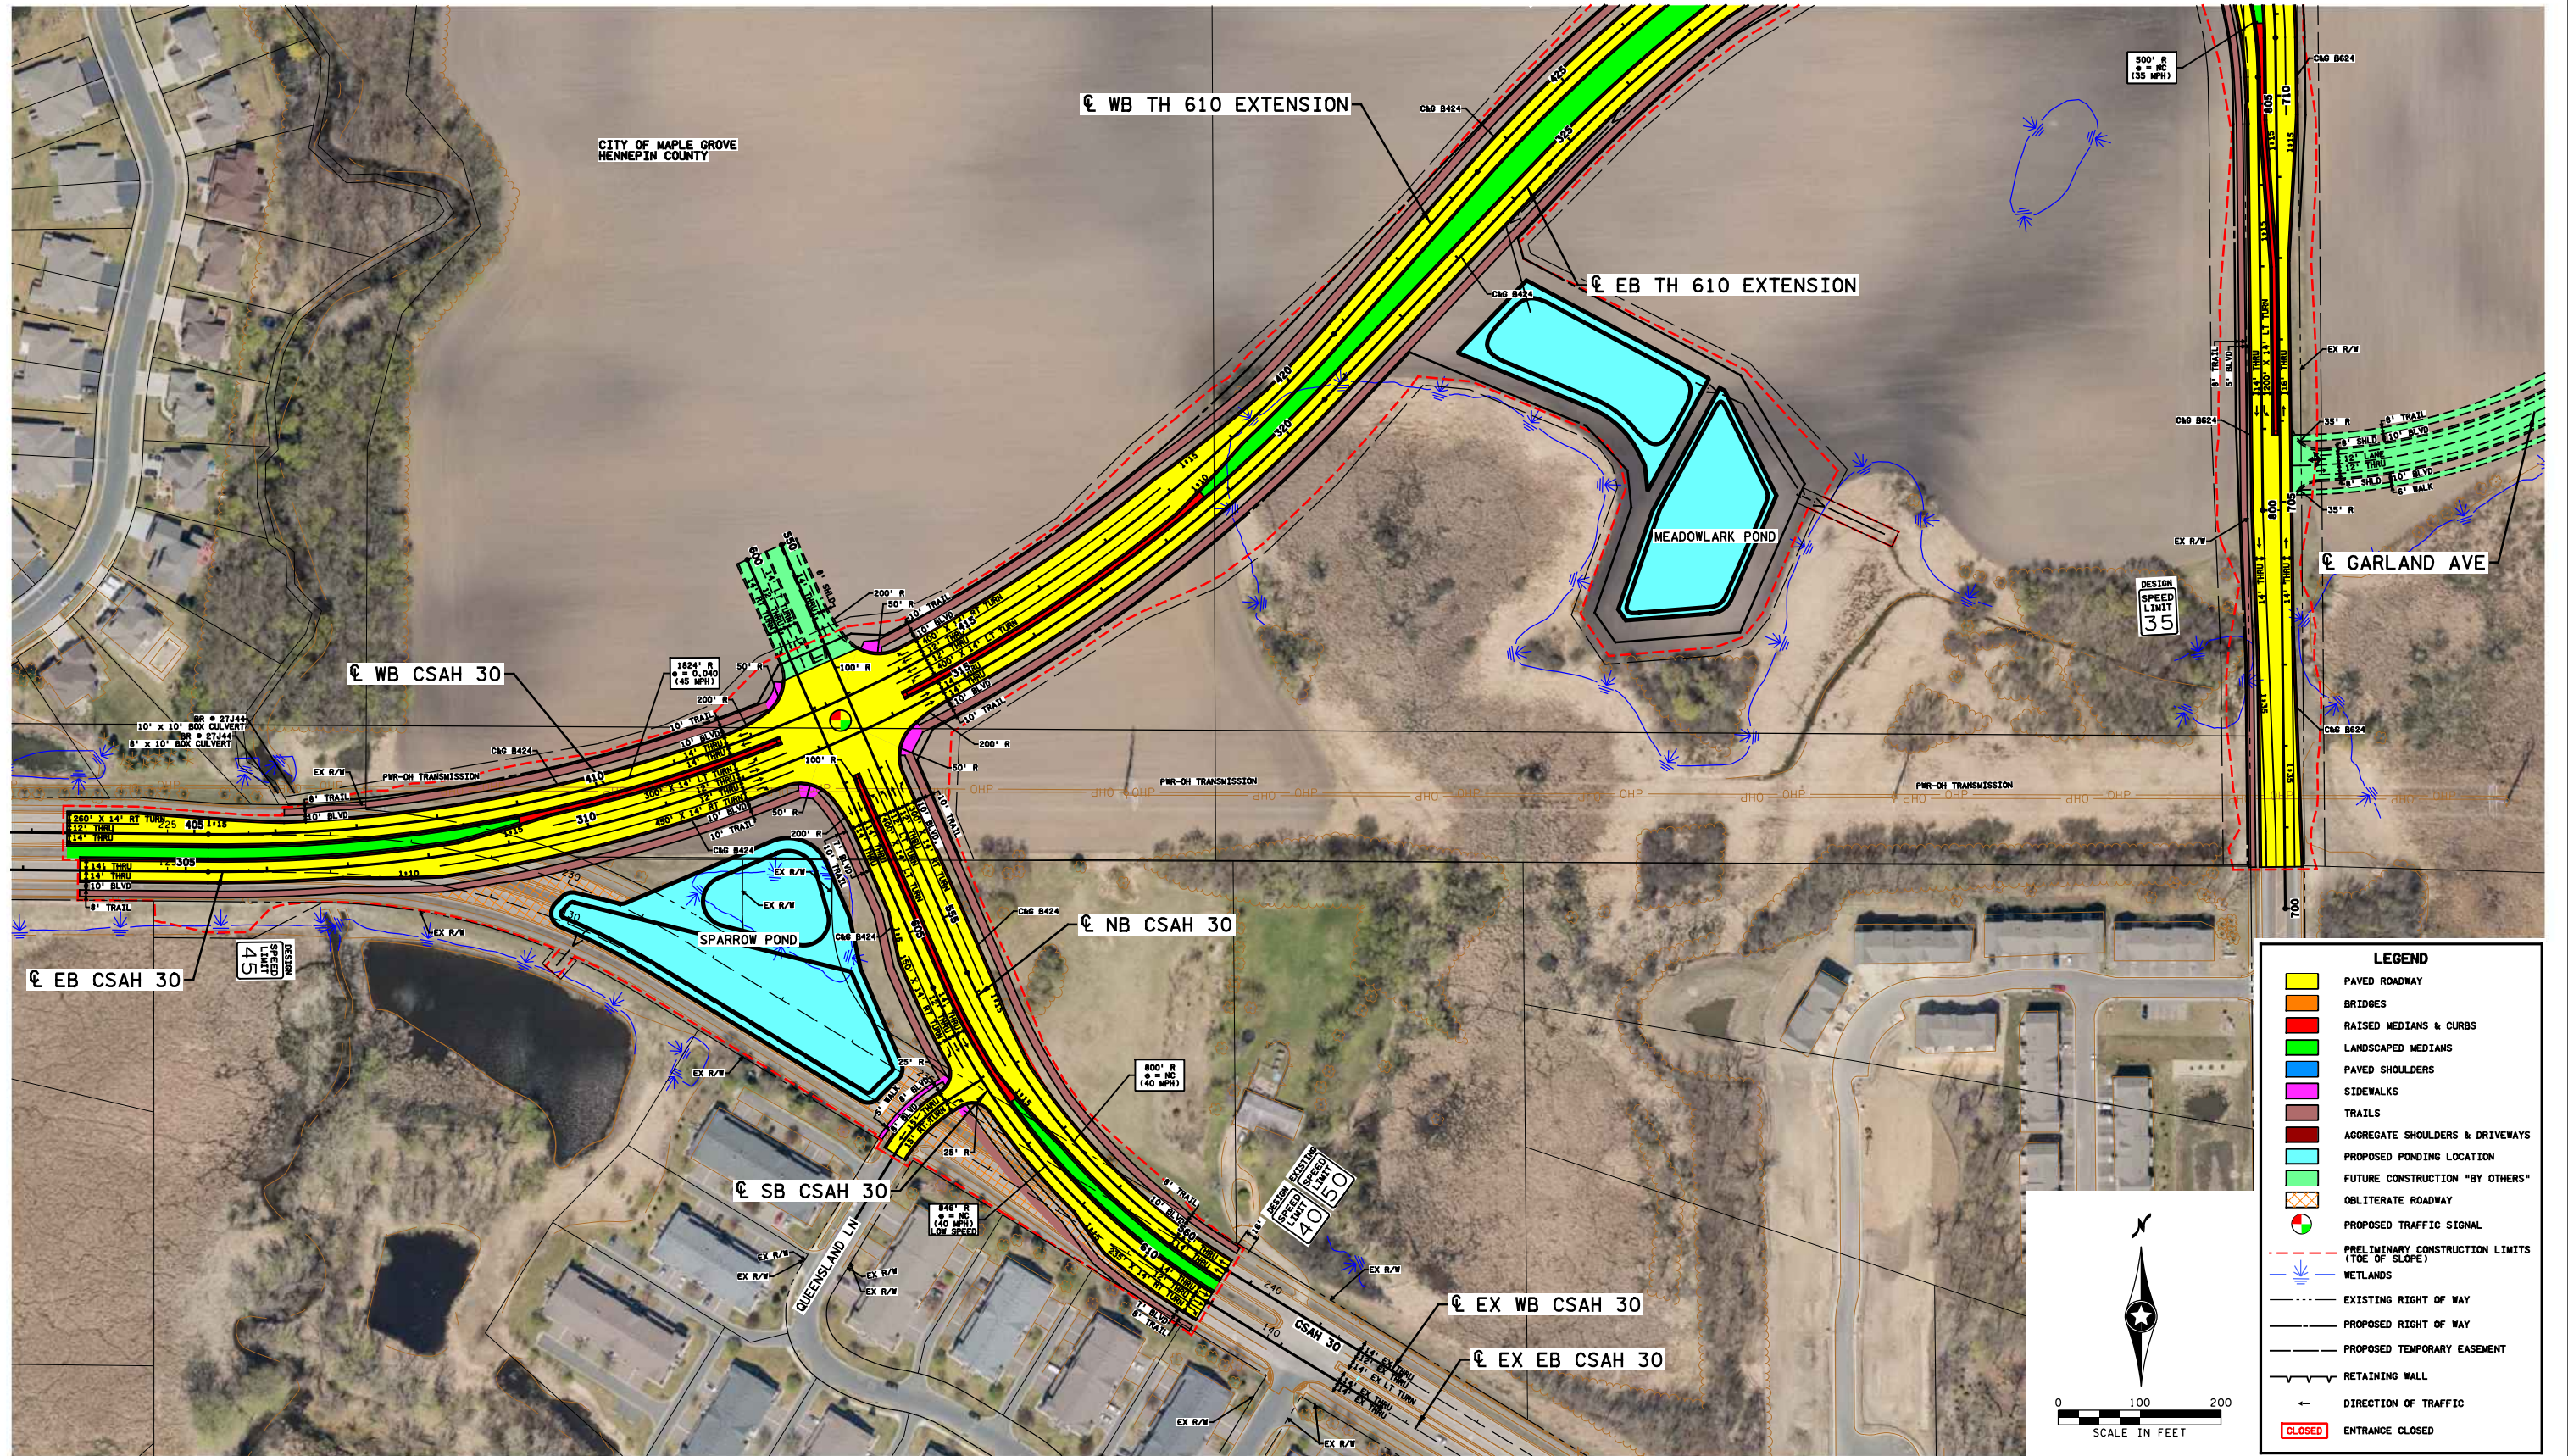

### Project Layout

Trunk Highway 610 Extension  
Hennepin County, MN

Job #12510  
6/8/2021

Figure 1

H:\Projects\12510\Design\Graphics\EA\12510\_gr02.dgn

**Project Layout**

Trunk Highway 610 Extension  
Hennepin County, MN

### Project Layout

Trunk Highway 610 Extension  
Hennepin County, MN

Job #12510  
6/8/2021

Figure 3

H:\Projects\12000\12510\Design\Graphics\EA\12510\_gr04.dgn

### Project Layout

Trunk Highway 610 Extension  
Hennepin County, MN

Job #12510  
6/8/2021

Figure 4

H:\Projects\12000\12510\Design\Graphics\EA\12510\_gr05.dgn

### Project Layout

Trunk Highway 610 Extension  
Hennepin County, MN

Job #12510  
6/8/2021

Figure 5